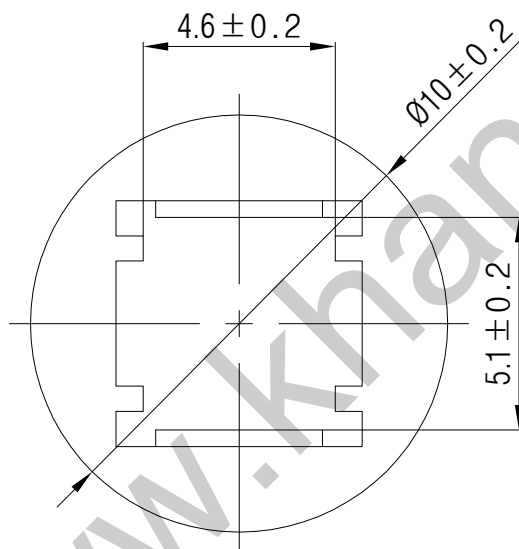

SWITCH CAP
P/N:SC805

Materials ABS

Color beige

Packaging

Bulk Package

Inner Package: Plastic bag

Outer Package: Carton

WENZHOU KHAN ELECTRONIC

VERSION		PROJECTION	DESIGNED	Wei Lin
KH14FE22E			CHECKED	ZhongJu Peng
SCALE	SIZE	 Dimensions are shown:mm(inches)	APPROVED	Johan Xu
5:1	A4		2022.05.11	