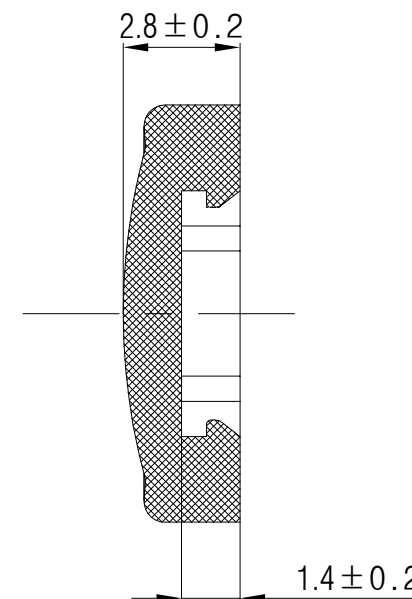

SWITCH CAP
P/N:SC805

Materials ABS

Color beige

Packaging

Bulk Package

Inner Package: Plastic bag

Outer Package: Carton

WENZHOU KHAN ELECTRONIC

VERSION		PROJECTION	DESIGNED	Wei Lin
KH14FE22E			CHECKED	ZhongJu Peng
SCALE	SIZE	 Dimensions are shown:mm(inches)	APPROVED	Johan Xu
5:1	A4		2022.05.11	